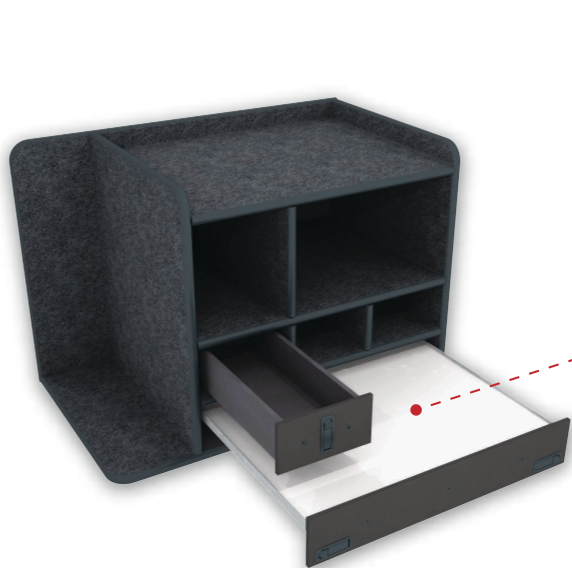

## Comes Standard With:

- Low Mount Magnetic Dry Erase Command Board
- Open Storage Compartments
- Small Sundry Drawer
- SCBA & Turnout Gear Storage (Bracket Optional)

- A** 8.5" w x 27.25" h
- B** 30" w x 2.25" h
- C** 9.625" w x 11.75" h
- D** 19.625" w x 11.75" h
- E** 9.625" w x 5.5" h

## Customize Your Command Cabinet

### Drawer Swap Out Options

Utility Drawer w/ Pencil Storage  
30" w x 5" h  
**\$279.00**

Flip-up Magnetic Dry Erase Command Board  
30" w x 5" h  
**\$329.00**

Command Drawer w/ Removable (Non Flip-Up) Magnetic Dry Erase Board  
30" w x 5" h  
**\$449.00**

Command Drawer w/ Flip-Up Magnetic Dry Erase Board  
30" w x 5" h  
**\$549.00**