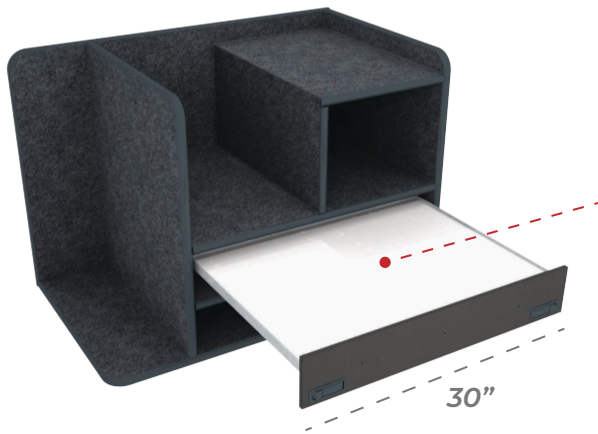

Mid Size SUV Command Cabinet

Comes Standard With:

- MidMount Magnetic Dry Erase Command Board
- Standard Sundry Drawer
- Open Storage Compartments
- SCBA & Turnout Gear Storage (Bracket Optional)

- A** 8.5" w x 27.25" h
- B** 14.5" w x 2.25" h
- C** 14.625" w x 11.75" h
- D** 14.625" w x 11.75" h
- E** 14.625" w x 5.5" h

Customize Your Command Cabinet

Drawer Swap Out Options

Utility Drawer w/ Pencil Storage
30" w x 5" h
\$279.00

Flip-up Magnetic Dry Erase Command Board
30" w x 5" h
\$329.00

Command Drawer w/ Removable (Non Flip-Up) Magnetic Dry Erase Board
30" w x 5" h
\$449.00