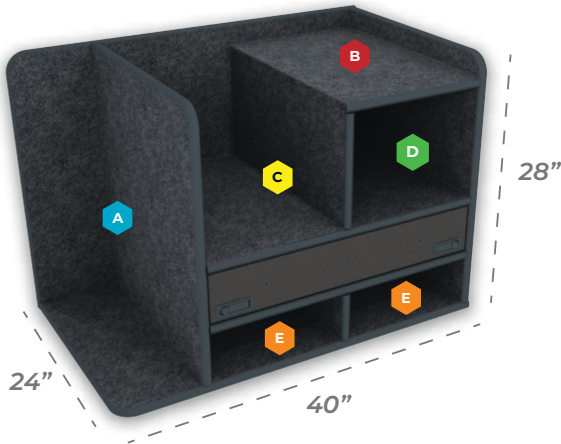

Mid Size SUV Command Cabinet

Comes Standard With:

- MidMount Magnetic Dry Erase Command Board
- Standard Sundry Drawer
- Open Storage Compartments
- SCBA & Turnout Gear Storage (Bracket Optional)

- A** 8.5" w x 27.25" h
- B** 14.5" w x 2.25" h
- C** 14.625" w x 11.75" h
- D** 14.625" w x 11.75" h
- E** 14.625" w x 5.5" h

Customize Your Command Cabinet

Drawer Swap Out Options

Utility Drawer w/ Pencil Storage
30" w x 5" h
\$279.00

Flip-up Magnetic Dry Erase Command Board
30" w x 5" h
\$329.00

Command Drawer w/ Removable (Non Flip-Up) Magnetic Dry Erase Board
30" w x 5" h
\$449.00

Command Drawer w/ Flip-Up Magnetic Dry Erase Board
30" w x 5" h
\$549.00

Available Add Ons

Hold Back Restraints
(sold in pairs)
\$29.00

SCBA Bracket
\$119.00

Laptop Drawer
14.625" w
\$149.00

Standard Sundry Drawer
14.625" w x 5" h
\$199.00