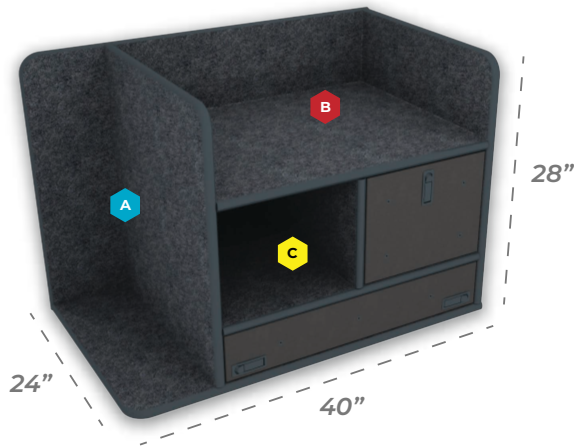

Mid Size SUV Command Cabinet

Comes Standard With:

- Low Mount Magnetic Dry Erase Command Board
- Open Storage Compartments
- SCBA & Turnout Gear Storage (Bracket Optional)
- File/Binder Storage Drawer

- A** 8.5" w x 27.25" h
- B** 30" w x 8.5" h
- C** 14.625" w x 11.75" h

Customize Your Command Cabinet

Drawer Swap Out Options

- Utility Drawer w/ Pencil Storage
30" w x 5" h
\$279.00
- Flip-up Magnetic Dry Erase Command Board
30" w x 5" h
\$329.00
- Command Drawer w/ Removable (Non Flip-Up) Magnetic Dry Erase Board
30" w x 5" h
\$449.00
- Command Drawer w/ Flip-Up Magnetic Dry Erase Board
30" w x 5" h
\$549.00

Available Add Ons

Hold Back Restraints
(sold in pairs)
\$29.00

SCBA Bracket
\$119.00

File/Binder Drawer
12.125" w x 9" h
\$229.00

Diamond Plate
SCBA Area
\$259.00

Rear Cabinet
Shelving System
31.5" w x 28" h x 11.25" d
\$399.00