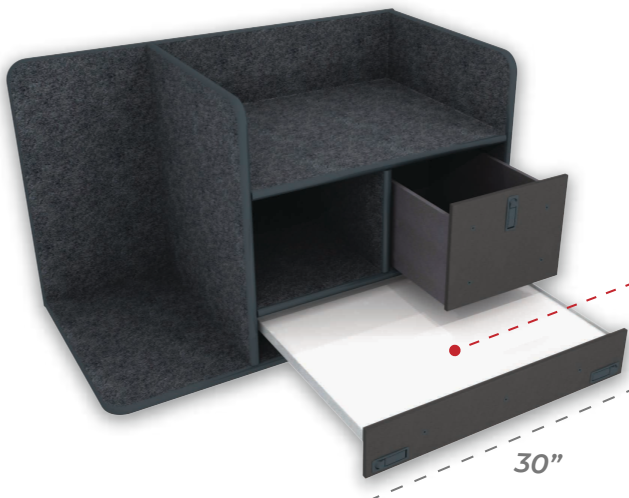

### Comes Standard With:

- Low Mount Magnetic Dry Erase Command Board
- Open Storage Compartments
- SCBA & Turnout Gear Storage (Bracket Optional)
- File/Binder Storage Drawer

**A** 14.5" w x 27.25" h

**B** 30" w x 8.5" h

**C** 14.625" w x 11.75" h

### Drawer Swap Out Options

Utility Drawer w/ Pencil Storage  
30" w x 5" h  
**\$279.00**

Flip-up Magnetic Dry Erase Command Board  
30" w x 5" h  
**\$329.00**

Command Drawer w/ Removable (Non Flip-Up) Magnetic Dry Erase Board  
30" w x 5" h  
**\$449.00**