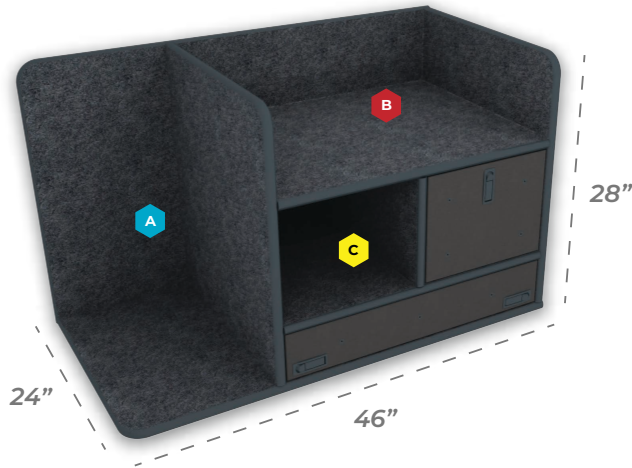

Large SUV & Full Size Pickup Command Cabinet

### Comes Standard With:

- Low Mount Magnetic Dry Erase Command Board
- Open Storage Compartments
- SCBA & Turnout Gear Storage (Bracket Optional)
- File/Binder Storage Drawer

**A** 14.5" w x 27.25" h

**B** 30" w x 8.5" h

**C** 14.625" w x 11.75" h