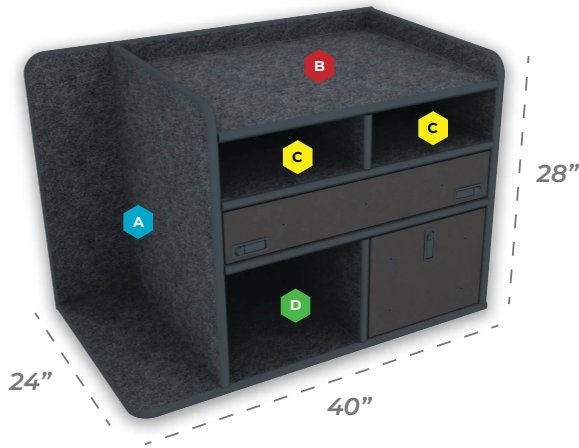

Mid Size SUV Command Cabinet

### Comes Standard With:

- Mid Mount Magnetic Dry Erase Command Board
- Open Storage Compartments
- SCBA & Turnout Gear Storage (Bracket Optional)
- File/Binder Storage Drawer

**A** 8.5" w x 27.25" h

**C** 14.625" w x 5.5" h

**B** 30" w x 2.25" h

**D** 14.625" w x 11.75" h

### Drawer Swap Out Options

Utility Drawer w/ Pencil Storage  
30" w x 5" h  
**\$279.00**

Flip-up Magnetic Dry Erase Command Board  
30" w x 5" h  
**\$329.00**

Command Drawer w/ Removable (Non Flip-Up) Magnetic Dry Erase Board  
30" w x 5" h  
**\$449.00**