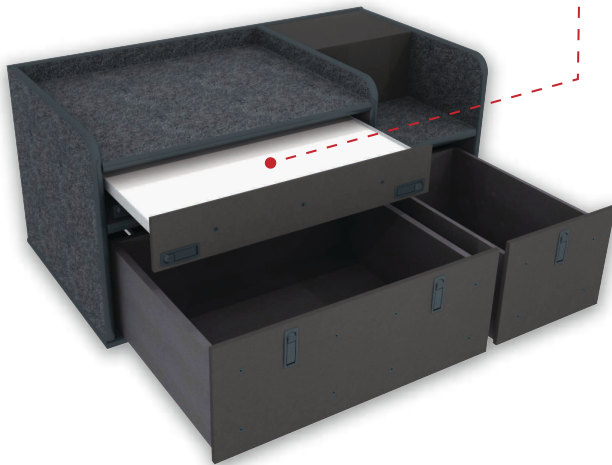

Large SUV & Full Size Pickup Command Cabinet

Comes Standard With:

- High Mount Magnetic Dry Erase Command Board
- Open Storage Compartment
- File/Binder Storage Drawer
- Mega Size Drawer

A 30" w x 2.25" h

B 14.625" w x 8.5" h

Customize Your Command Cabinet

Drawer Swap Out Options

Utility Drawer w/ Pencil Storage
30" w x 5" h
\$279.00

Flip-up Magnetic Dry Erase Command Board
30" w x 5" h
\$329.00

Command Drawer w/ Removable (Non Flip-Up) Magnetic Dry Erase Board
30" w x 5" h
\$449.00

Command Drawer w/ Flip-Up Magnetic Dry Erase Board
30" w x 5" h
\$549.00

Available Add Ons

Hold Back Restraints
(sold in pairs)
\$29.00

SCBA Bracket
\$119.00