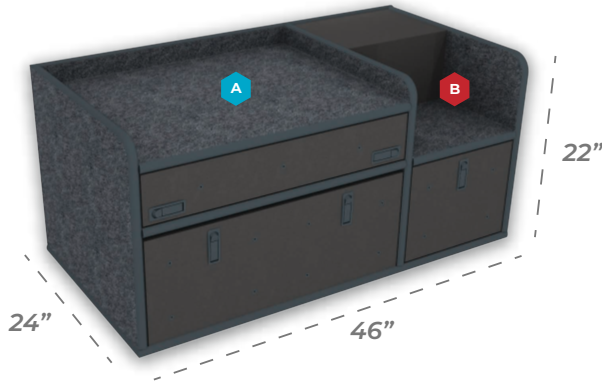

Large SUV & Full Size Pickup Command Cabinet

Comes Standard With:

- High Mount Magnetic Dry Erase Command Board
- Open Storage Compartment
- File/Binder Storage Drawer
- Mega Size Drawer

A 30" w x 2.25" h

B 14.625" w x 8.5" h

Customize Your Command Cabinet

Drawer Swap Out Options

Utility Drawer w/ Pencil Storage
30" w x 5" h
\$279.00

Flip-up Magnetic Dry Erase Command Board
30" w x 5" h
\$329.00

Command Drawer w/ Removable (Non Flip-Up) Magnetic Dry Erase Board
30" w x 5" h
\$449.00

Command Drawer w/ Flip-Up Magnetic Dry Erase Board
30" w x 5" h
\$549.00

Available Add Ons

Hold Back Restraints
(sold in pairs)
\$29.00

SCBA Bracket
\$119.00