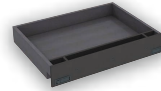

Large SUV & Full Size Pickup Command Cabinet

Comes Standard With:

- High Mount Magnetic Dry Erase Command Board
- Open Storage Compartment
- File/Binder Storage Drawer
- Mega Size Drawer

A 30" w x 2.25" h

B 14.625" w x 8.5" h

Customize Your Command Cabinet

Drawer Swap Out Options

Utility Drawer w/ Pencil Storage
30" w x 5" h
\$279.00

Flip-up Magnetic Dry Erase Command Board
30" w x 5" h
\$329.00

Command Drawer w/ Removable (Non Flip-Up) Magnetic Dry Erase Board
30" w x 5" h
\$449.00

Command Drawer w/ Flip-Up Magnetic Dry Erase Board
30" w x 5" h
\$549.00

Available Add Ons

Hold Back Restraints
(sold in pairs)
\$29.00

SCBA Bracket
\$119.00