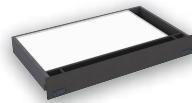

Mid Size SUV Command Cabinet

Comes Standard With:

- Full Width Mount Magnetic Dry Erase Command Board
- Full Width Low Profile Drawer
- Open Storage Compartments

A 38.5" w x 2.25" h

B 23.125" w X 11.75" h

C 14.625" w x 11.75" h

Customize Your Command Cabinet

Drawer Swap Out Options

Command Drawer w/ Removable (Non Flip-Up) Magnetic Dry Erase Board
38.5" w x 5" h
\$529.00

Command Drawer w/ Flip Up Magnetic Dry Erase
38.5" w x 5" h
\$649.00