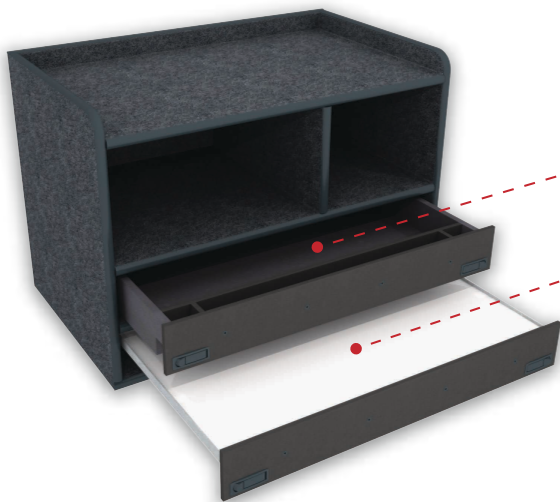

Mid Size SUV Command Cabinet

Comes Standard With:

- Full Width Mount Magnetic Dry Erase Command Board
- Full Width Low Profile Drawer
- Open Storage Compartments

A 38.5" w x 2.25" h

B 23.125" w X 11.75" h

C 14.625" w x 11.75" h

Customize Your Command Cabinet

Drawer Swap Out Options

Command Drawer w/ Removable (Non Flip-Up) Magnetic Dry Erase Board
38.5" w x 5" h
\$529.00

Command Drawer w/ Flip Up Magnetic Dry Erase
38.5" w x 5" h
\$649.00

Available Add Ons

Hold Back Restraints
(sold in pairs)
\$29.00

SCBA Bracket
\$119.00

File/Binder Drawer
12.125" w x 9" h
\$229.00

Mega Drawer
38.5" w x 11.25" h
\$399.00

Rear Cabinet Shelving System
31.5" w x 28" h x 11.25" d
\$399.00