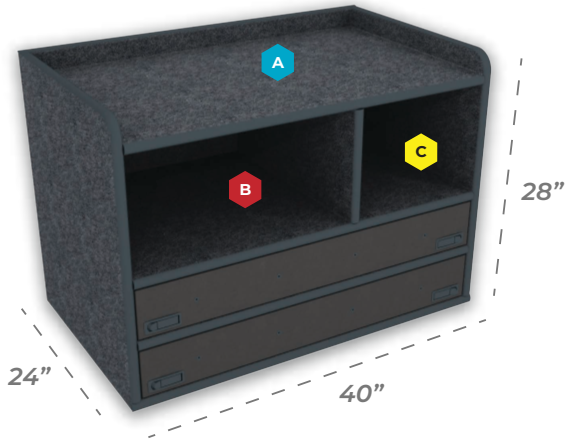

Mid Size SUV Command Cabinet

Comes Standard With:

- Full Width Mount Magnetic Dry Erase Command Board
- Full Width Low Profile Drawer
- Open Storage Compartments

A 38.5" w x 2.25" h

B 23.125" w X 11.75" h

C 14.625" w x 11.75" h

Customize Your Command Cabinet

Drawer Swap Out Options

Command Drawer w/ Removable (Non Flip-Up) Magnetic Dry Erase Board
38.5" w x 5" h
\$529.00

Command Drawer w/ Flip Up Magnetic Dry Erase
38.5" w x 5" h
\$649.00

Available Add Ons

Hold Back Restraints
(sold in pairs)
\$29.00

SCBA Bracket
\$119.00

File/Binder Drawer
12.125" w x 9" h
\$229.00

Mega Drawer
38.5" w x 11.25" h
\$399.00

Rear Cabinet Shelving System
31.5" w x 28" h x 11.25" d
\$399.00