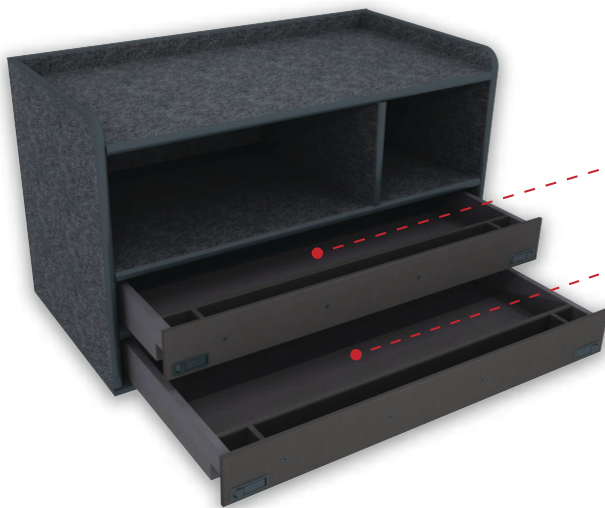

Large SUV & Full Size Pickup Command Cabinet

### Comes Standard With:

- 2 Full Width Low Profile Utility Drawers
- Open Storage Compartments

**A** 45.375" w x 2.25" h

**B** 30" w x 11.75" h

**C** 14.625" w x 11.75" h

### Drawer Swap Out Options

Command Drawer w/ Removable  
(Non Flip-Up) Magnetic Dry Erase Board  
46" w x 5" h  
**\$599.00**

Command Drawer w/ Flip  
Up Magnetic Dry Erase  
46" w x 5" h  
**\$729.00**