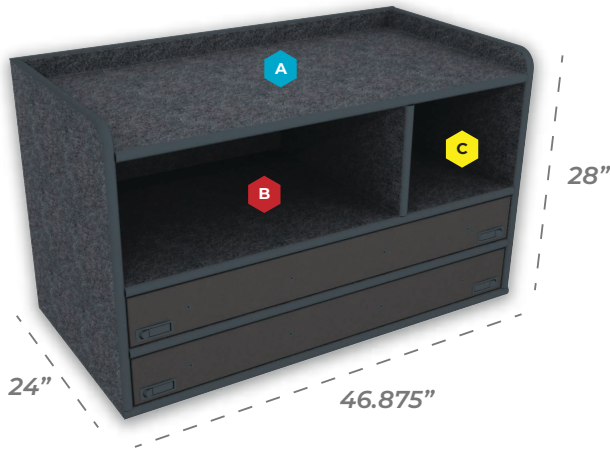

Large SUV & Full Size Pickup Command Cabinet

### Comes Standard With:

- 2 Full Width Low Profile Utility Drawers
- Open Storage Compartments

**A** 45.375" w x 2.25" h

**B** 30" w x 11.75" h

**C** 14.625" w x 11.75" h

### Drawer Swap Out Options

Command Drawer w/ Removable  
(Non Flip-Up) Magnetic Dry Erase Board  
46" w x 5" h  
**\$599.00**

Command Drawer w/ Flip  
Up Magnetic Dry Erase  
46" w x 5" h  
**\$729.00**