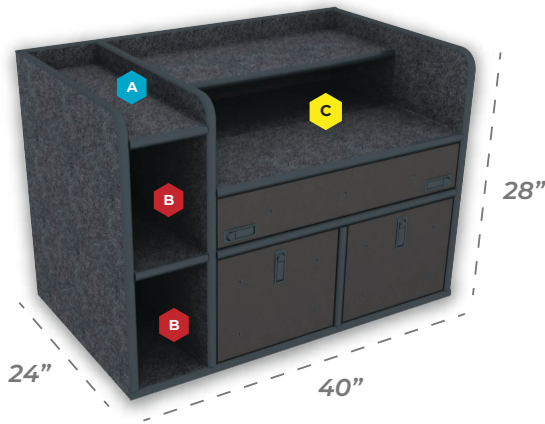

Mid Size SUV Command Cabinet

Comes Standard With:

- Mid Mount Magnetic Dry Erase Command Board
- Open Storage Compartments
- 2 File/Binder Storage Drawers

- A** 7.5" w x 2.25" h
- B** 7.75" w x 11.75" h
- C** 30" w x 8.5" h open w/ shelf

Customize Your Command Cabinet

Drawer Swap Out Options

Utility Drawer w/ Pencil Storage
30" w x 5" h
\$279.00

Flip-up Magnetic Dry Erase Command Board
30" w x 5" h
\$329.00

Command Drawer w/ Removable (Non Flip-Up) Magnetic Dry Erase Board
30" w x 5" h
\$449.00

Command Drawer w/ Flip-Up Magnetic Dry Erase Board
30" w x 5" h
\$549.00

Available Add Ons

Hold Back Restraints
(sold in pairs)
\$29.00

SCBA Bracket
\$119.00

Rear Cabinet Shelving System
31.5" w x 28" h x 11.25" d
\$399.00