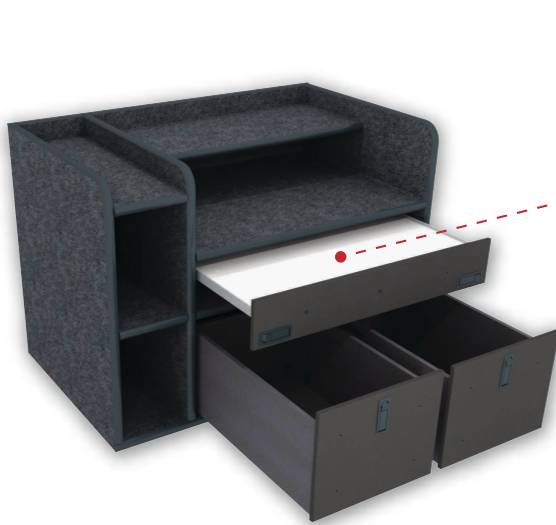

Mid Size SUV Command Cabinet

Comes Standard With:

- Mid Mount Magnetic Dry Erase Command Board
- Open Storage Compartments
- 2 File/Binder Storage Drawers

- A** 7.5" w x 2.25" h
- B** 7.75" w x 11.75" h
- C** 30" w x 8.5" h open w/ shelf

Customize Your Command Cabinet

Drawer Swap Out Options

Utility Drawer w/ Pencil Storage
30" w x 5" h
\$279.00

Flip-up Magnetic Dry Erase Command Board
30" w x 5" h
\$329.00

Command Drawer w/ Removable (Non Flip-Up) Magnetic Dry Erase Board
30" w x 5" h
\$449.00

Command Drawer w/ Flip-Up Magnetic Dry Erase Board
30" w x 5" h
\$549.00

Available Add Ons

Hold Back Restraints
(sold in pairs)
\$29.00

SCBA Bracket
\$119.00

Rear Cabinet Shelving System
31.5" w x 28" h x 11.25" d
\$399.00