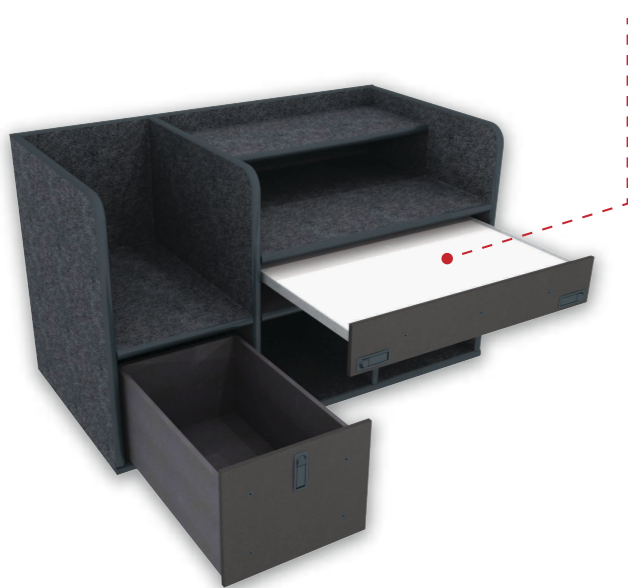

Large SUV & Full Size Pickup Command Cabinet

### Comes Standard With:

- Mid Mount Magnetic Dry Erase Command Board
- Open Storage Compartments
- File/Binder Storage Drawer

**A** 14.5" w x 27.25" h

**B** 30" w x 8.5" h w/ Open Shelf

**C** 14.625" w x 11.75" h

### Drawer Swap Out Options

Utility Drawer w/ Pencil Storage  
30" w x 5" h  
**\$279.00**

Flip-up Magnetic Dry Erase Command Board  
30" w x 5" h  
**\$329.00**

Command Drawer w/ Removable (Non Flip-Up) Magnetic Dry Erase Board  
30" w x 5" h  
**\$449.00**

Command Drawer w/ Flip-Up Magnetic Dry Erase Board  
30" w x 5" h  
**\$549.00**