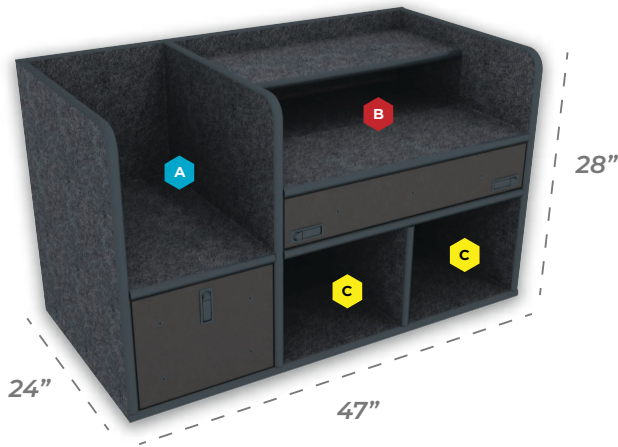

Large SUV & Full Size Pickup Command Cabinet

### Comes Standard With:

- Mid Mount Magnetic Dry Erase Command Board
- Open Storage Compartments
- File/Binder Storage Drawer

**A** 14.5" w x 27.25" h

**B** 30" w x 8.5" h w/ Open Shelf

**C** 14.625" w x 11.75" h

### Drawer Swap Out Options

Utility Drawer w/ Pencil Storage  
30" w x 5" h  
**\$279.00**

Flip-up Magnetic Dry Erase Command Board  
30" w x 5" h  
**\$329.00**

Command Drawer w/ Removable (Non Flip-Up) Magnetic Dry Erase Board  
30" w x 5" h  
**\$449.00**