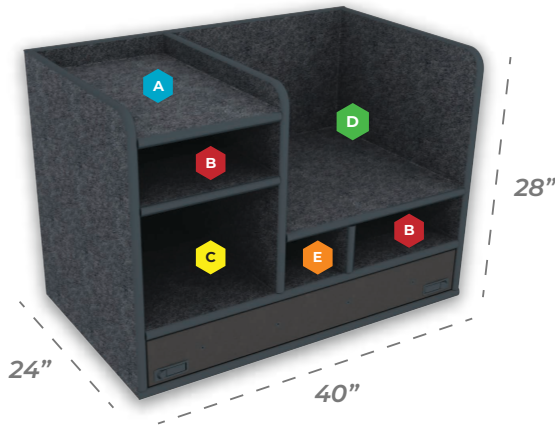

Mid Size SUV Command Cabinet

### Comes Standard With:

- Full Width Magnetic Dry Erase Command Board
- Open Storage Compartments

- A** 14.625" w x 2.25" h
- B** 14.625" w x 5.5" h
- C** 14.625" w x 11.75" h
- D** 23.125" w x 14.75" h
- E** 7.75" w x 5.5" h

## Customize Your Command Cabinet

**Drawer Swap Out Options**

- Utility Drawer**  
38.5" w x 5" h  
**\$349.00**
- Command Drawer w/ Removable (Non Flip-Up) Magnetic Dry Erase Board**  
38.5" w x 5" h  
**\$529.00**
- Command Drawer w/ Flip-Up Magnetic Dry Erase Board**  
38.5" w x 5" h  
**\$649.00**

### Available Add Ons

- Hold Back Restraints**  
(sold in pairs)  
**\$29.00**
- SCBA Bracket**  
**\$119.00**
- Laptop Drawer**  
14.625" w  
**\$149.00**
- Standard Sundry Drawer**  
14.625" w x 5" h  
**\$199.00**
- File/Binder Drawer**  
12.125" w x 9" h  
**\$229.00**
- Rear Cabinet Shelving System**  
31.5" w x 28" h x 11.25" d  
**\$399.00**