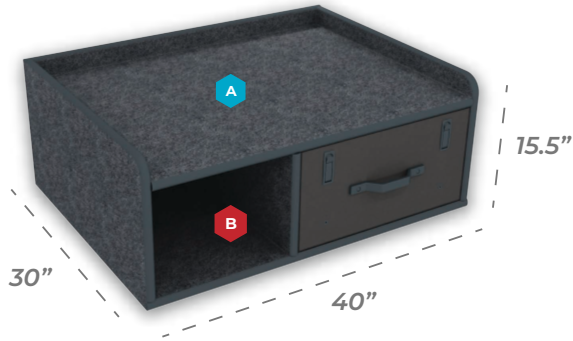

Mid Size SUV Command Cabinet

Comes Standard With:

- Storage Drawers
- Open Storage Compartments
- Optional File Storage Rail System Available

A 38.5" w x 2.25" h

B 15.375" w x 11.75" h

Customize Your Command Cabinet

Available Add On

SCL-900 Simplex
Combination Lock
6.75" w x 12.5" h
\$250.00