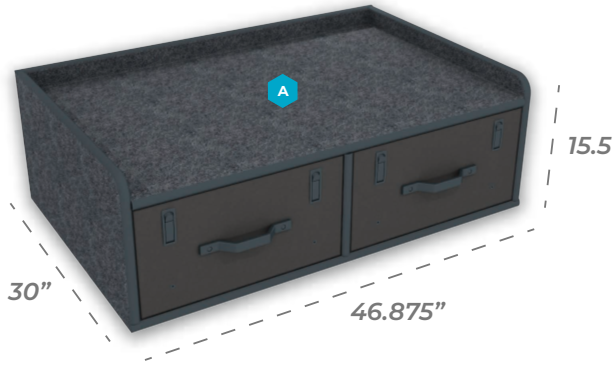

Large SUV Command Cabinet

### Comes Standard With:

- 2 Storage Drawers
- Open Storage Compartment
- Optional File Storage Rail System Available

**A** 45.375" w x 2.25" h

### Available Add On

SCL-900 Simplex  
Combination Lock  
6.75" w x 12.5" h  
**\$249.00**