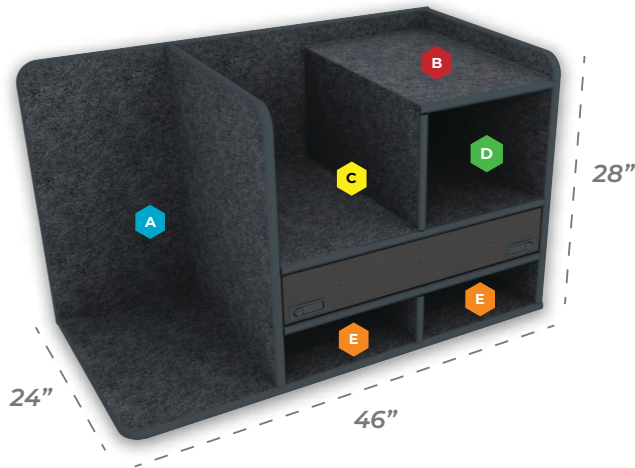

Large SUV & Full Size Pickup Command Cabinet

Comes Standard With:

- MidMount Magnetic Dry Erase Command Board
- Open Storage Compartments
- SCBA & Turnout Gear Storage (Bracket Optional)

- A** 14.5" w x 27.25" h
- B** 15.375" w x 2.25" h
- C** 14.625" w x 12.5" h
- D** 14.625" w x 11.75" h
- E** 14.625" w x 5.5" h

Customize Your Command Cabinet

Drawer Swap Out Options

Utility Drawer w/ Pencil Storage
30" w x 5" h
\$279.00

Flip-up Magnetic Dry Erase Command Board
30" w x 5" h
\$329.00

Command Drawer w/ Removable (Non Flip-Up) Magnetic Dry Erase Board
30" w x 5" h
\$449.00

Command Drawer w/ Flip-Up Magnetic Dry Erase Board
30" w x 5" h
\$549.00

Available Add Ons

Hold Back Restraints
(sold in pairs)
\$29.00

SCBA Bracket
\$119.00

Laptop Drawer
14.625" w
\$149.00

Standard Sundry Drawer
14.625" w x 5" h
\$199.00