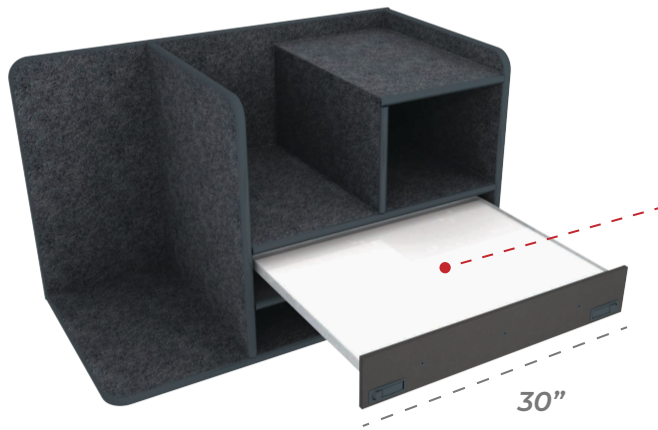

Large SUV & Full Size Pickup Command Cabinet

Comes Standard With:

- MidMount Magnetic Dry Erase Command Board
- Open Storage Compartments
- SCBA & Turnout Gear Storage (Bracket Optional)

- A** 14.5" w x 27.25" h
- B** 15.375" w x 2.25" h
- C** 14.625" w x 12.5" h
- D** 14.625" w x 11.75" h
- E** 14.625" w x 5.5" h

Customize Your Command Cabinet

Drawer Swap Out Options

Utility Drawer w/ Pencil Storage
30" w x 5" h
\$279.00

Flip-up Magnetic Dry Erase Command Board
30" w x 5" h
\$329.00

Command Drawer w/ Removable (Non Flip-Up) Magnetic Dry Erase Board
30" w x 5" h
\$449.00

Command Drawer w/ Flip-Up Magnetic Dry Erase Board
30" w x 5" h
\$549.00

Available Add Ons

Hold Back Restraints
(sold in pairs)
\$29.00

SCBA Bracket
\$119.00

Laptop Drawer
14.625" w
\$149.00

Standard Sundry Drawer
14.625" w x 5" h
\$199.00